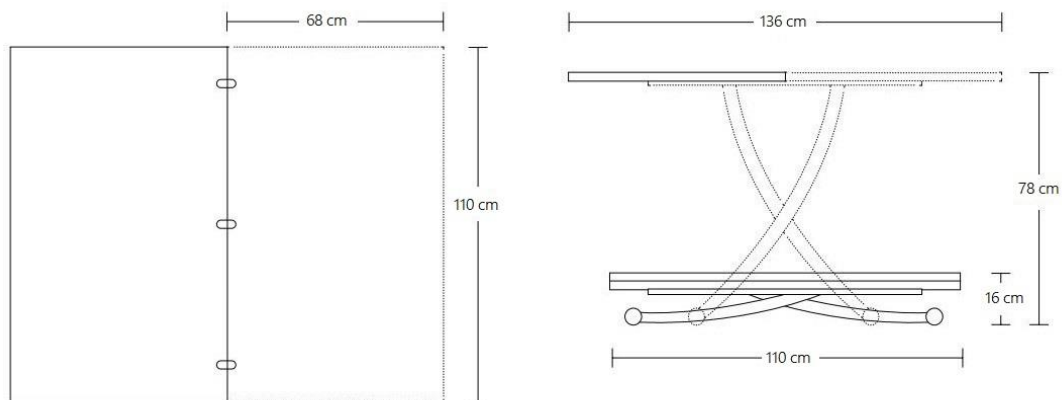

The "AC BESSY" is the perfect space saving solution for those who want to live with every inch available in their home. The beauty of "AC BESSY" is the possibility of reducing its height to just 16 cm, so that it can disappear under a bed or couch. Adjusting from 105 cm wide when closed to 136 cm wide when open, the "AC BESSY" is very versatile. The height can be adjusted anywhere between 16 cm to 78 cm. It can only be controlled manually.

Top available in laminate, wood, open pore lacquer, matte lacquer, high gloss lacquer, mortar look, glass and ceramic
X base available in inox (stainless), chrome, matte white, black, graphite, or taupe