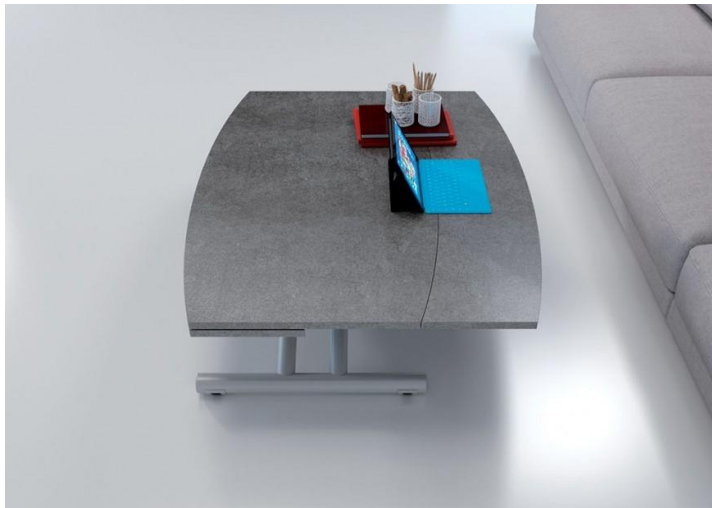

## AC Carronde

Transformable coffee to dining room table, matte or shiny base, adjustable height from 10.62" - 30.7", under-top extensions, equipped with hidden under-plate wheels making moving around very easy, available in lacquer, stained oak, open pore lacquer.