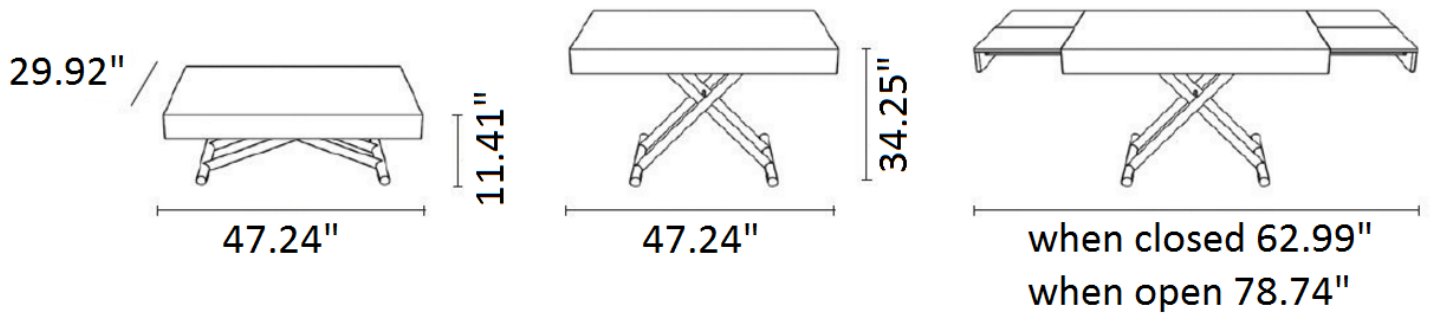

NEW YORK DESIGN CENTRE
200 LEXINGTON AVE, SUITE 711
NEW YORK, NY 10016

AC Double

www.milanosmartliving.com
[+1] 212.729.1938
info@milanosmartliving.com

Coffee table that rises and expands to dining table, shiny or matte chrome base, available in lacquer, stained oak, open pore lacquer or mortar look.