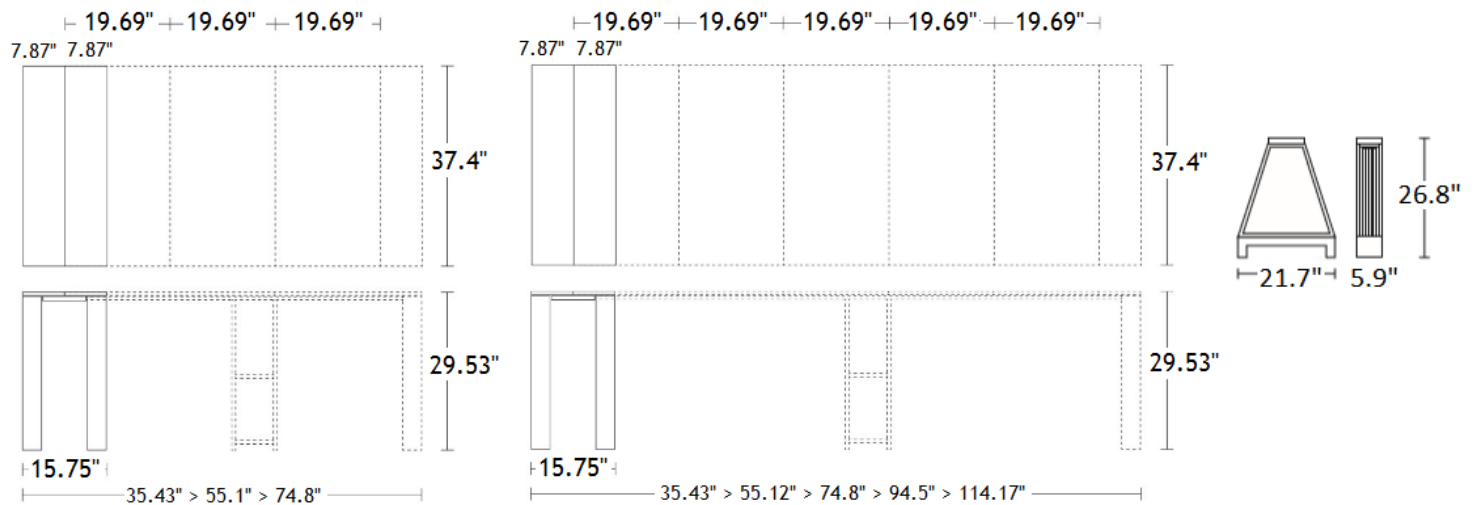

The "AC TREK" is a great corner piece that can extend to a practical dining table. Adjusting from 15.75" deep when closed to either 74.8" or 114.17" deep when open. Each console sits either 10 to 14 people when fully expanded depending on the size chosen.

Top available in laminate, wood, open pore lacquer, matte lacquer, high gloss lacquer and mortar look
Base available in inox (stainless), matte white, black, graphite, or taupe