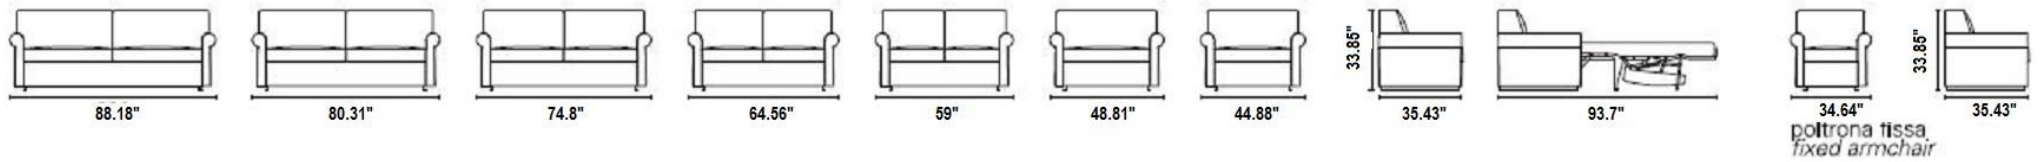

NEW YORK DESIGN CENTRE
200 LEXINGTON AVE, SUITE 711
NEW YORK, NY 10016

BK 106

www.milanosmartliving.com
[+1] 212.729.1938
info@milanosmartliving.com