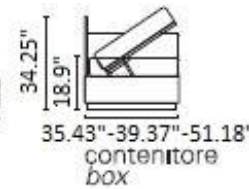

NEW YORK DESIGN CENTRE
200 LEXINGTON AVE, SUITE 711
NEW YORK, NY 10016

BK 114

86.61"-91.73"

34.25"
35.43"-39.37"-51.18"

86.61"-91.73"

27.56"
35.43"-39.37"-51.18"

34.25"
18.9"
contenitore
box

10.63"