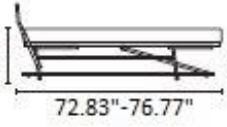

NEW YORK DESIGN CENTRE
200 LEXINGTON AVE, SUITE 711
NEW YORK, NY 10016

BK 114

86.61"-91.73"

34.25"
35.43"-39.37"-51.18"

86.61"-91.73"

27.56"
35.43"-39.37"-51.18"

34.25"
18.9"
contenitore
box

10.63"

81.1"-86.22"

27.56"
35.43"-39.37"-51.18"

28.35"
18.9"
30.7"-34.65"
comballo
second bed

72.83"-76.77"

75.59"-80.71"

18.9"
35.43"-39.37"-51.18"

31.5"-35.43"-47.24"
ruolo
roll armrest

19.69"
31.5"
guanciale
pillow