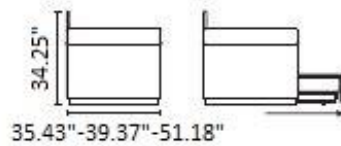

NEW YORK DESIGN CENTRE
200 LEXINGTON AVE, SUITE 711
NEW YORK, NY 10016

BK 114

86.61"-91.73"

34.25"
35.43"-39.37"-51.18"

86.61"-91.73"

27.56"
35.43"-39.37"-51.18"

34.25"
18.9"
contenitore
box

10.63"

81.1"-86.22"

27.56"
35.43"-39.37"-51.18"

28.35"
18.9"
30.7"-34.65"
comballo
second bed

72.83"-76.77"

75.59"-80.71"

18.9"
35.43"-39.37"-51.18"

31.5"-35.43"-47.24"
ruolo
roll armrest

19.69"
31.5"
guanciale
pillow