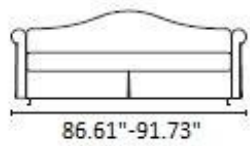

NEW YORK DESIGN CENTRE
200 LEXINGTON AVE, SUITE 711
NEW YORK, NY 10016

BK 114

86.61"-91.73"

34.25"
35.43"-39.37"-51.18"

86.61"-91.73"

27.56"
35.43"-39.37"-51.18"

34.25"
18.9"
contenitore
box

10.63"

81.1"-86.22"

27.56"
35.43"-39.37"-51.18"

28.35"
18.9"
30.7"-34.65"
comballo
second bed

72.83"-76.77"

75.59"-80.71"

18.9"
35.43"-39.37"-51.18"

31.5"-35.43"-47.24"
ruolo
roll armrest

19.69"
31.5"
guanciale
pillow