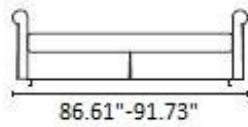

NEW YORK DESIGN CENTRE
200 LEXINGTON AVE, SUITE 711
NEW YORK, NY 10016

BK 114

86.61"-91.73"

34.25"
35.43"-39.37"-51.18"

86.61"-91.73"

27.56"
35.43"-39.37"-51.18"

34.25"
18.9"
contenitore
box

10.63"

81.1"-86.22"

27.56"
35.43"-39.37"-51.18"

28.35"
18.9"
30.7"-34.65"
comballo
second bed

72.83"-76.77"

75.59"-80.71"

18.9"
35.43"-39.37"-51.18"

31.5"-35.43"-47.24"
ruolo
roll armrest

19.69"
31.5"
guanciale
pillow