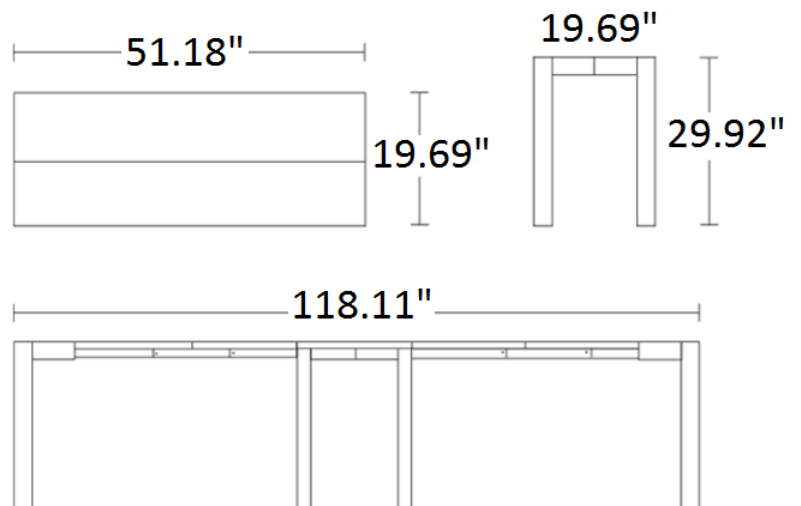

NEW YORK DESIGN CENTRE
200 LEXINGTON AVE, SUITE 711
NEW YORK, NY 10016

BL Convivo Consolle

Table with sober and discrete lines, it effectively solves a present-day need, transforming itself from a simple console into a dining table. Available in wood beech, oak, lacquer or custom lacquer finish.