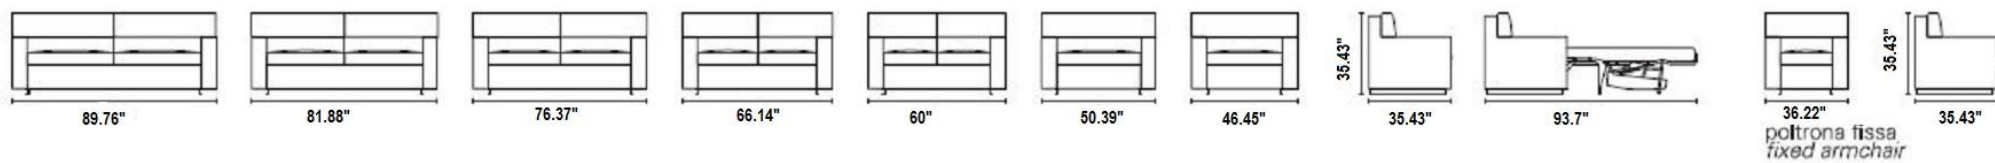

NEW YORK DESIGN CENTRE
200 LEXINGTON AVE, SUITE 711
NEW YORK, NY 10016

BP 104

www.milanosmartliving.com
[+1] 212.729.1938
info@milanosmartliving.com