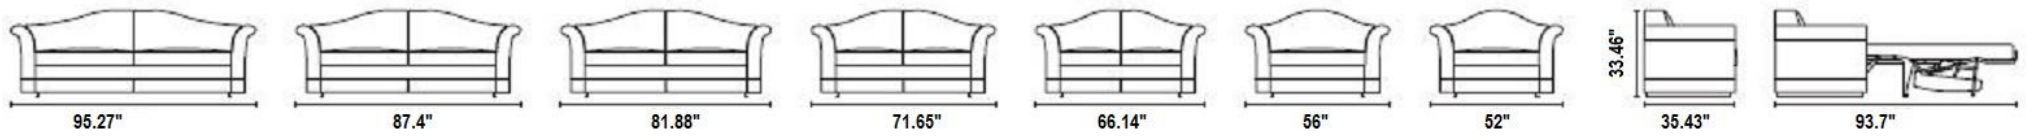

NEW YORK DESIGN CENTRE
200 LEXINGTON AVE, SUITE 711
NEW YORK, NY 10016

BP 105

www.milanosmartliving.com
[+1] 212.729.1938
info@milanosmartliving.com