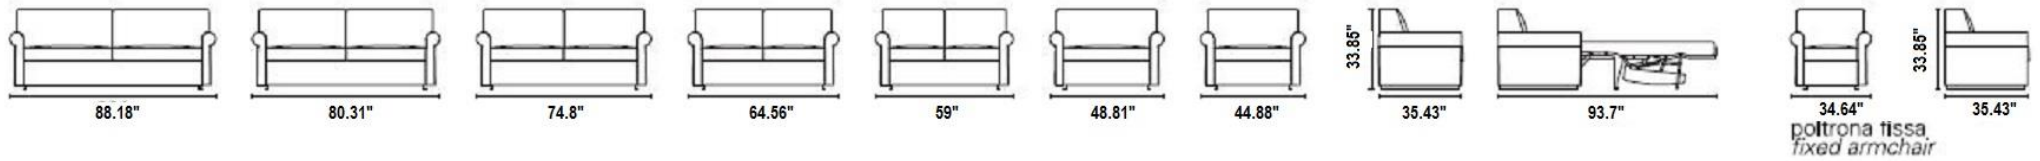

NEW YORK DESIGN CENTRE
200 LEXINGTON AVE, SUITE 711
NEW YORK, NY 10016

BP 106

www.milanosmartliving.com
[+1] 212.729.1938
info@milanosmartliving.com