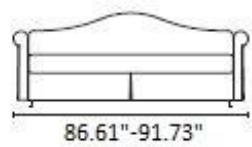

NEW YORK DESIGN CENTRE
200 LEXINGTON AVE, SUITE 711
NEW YORK, NY 10016

BP 114

86.61"-91.73"

34.25"
35.43"-39.37"-51.18"

86.61"-91.73"

27.56"
35.43"-39.37"-51.18"

34.25"
18.9"
contenitore
box

10.63"

81.1"-86.22"

27.56"
35.43"-39.37"-51.18"

28.35"
30.7"-34.65"
comballo
second bed

18.9"
72.83"-76.77"

75.59"-80.71"

18.9"
35.43"-39.37"-51.18"

31.5"-35.43"-47.24"
ruolo
roll armrest

19.69"
31.5"
guanciale
pillow