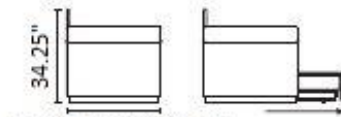

NEW YORK DESIGN CENTRE
200 LEXINGTON AVE, SUITE 711
NEW YORK, NY 10016

BP 114

86.61"-91.73"

34.25"
35.43"-39.37"-51.18"

86.61"-91.73"

27.56"
35.43"-39.37"-51.18"

34.25"
18.9"
contenitore
box

10.63"

81.1"-86.22"

27.56"
35.43"-39.37"-51.18"

28.35"
30.7"-34.65"
comballo
second bed

18.9"
72.83"-76.77"

75.59"-80.71"

18.9"
35.43"-39.37"-51.18"

31.5"-35.43"-47.24"
ruolo
roll armrest

19.69"
31.5"
guanciale
pillow