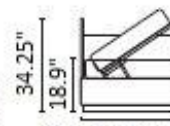

NEW YORK DESIGN CENTRE
200 LEXINGTON AVE, SUITE 711
NEW YORK, NY 10016

BP 114

86.61"-91.73"

34.25"
35.43"-39.37"-51.18"

86.61"-91.73"

27.56"
35.43"-39.37"-51.18"

34.25"
18.9"
contenitore
box

10.63"