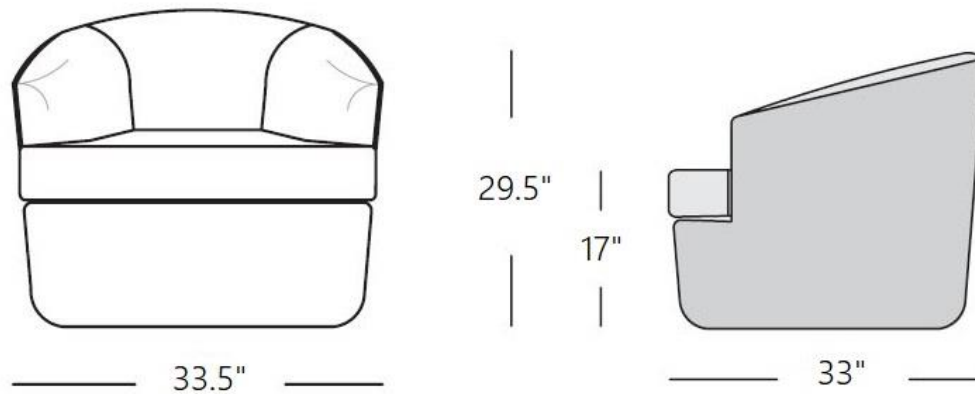

GENEVA

"GENEVA" is an elegant armchair that will look great in any living room. The armchair features a metal swivel base.

Available in different cottons, linens, velvets, wools, leathers. (shown on opposite page, there are much more leathers/fabrics)