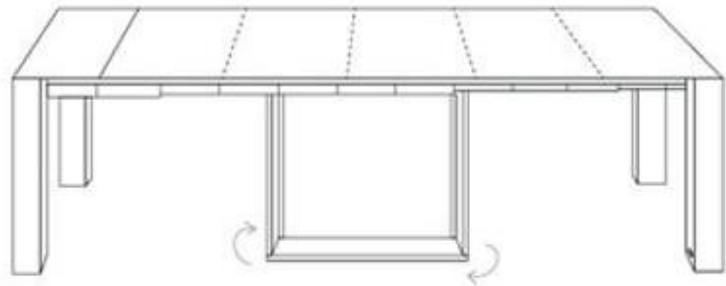

OZ A1

The "OZ A1" is an extendable wooden console - table. It has 5 extension leaves that are placed in the structure itself. There are wheels on the bottom of the table.

Top available in glossy and matte lacquer, various cement finishes, ceramic, various oak / wood veneers.

44" x 15.7" H. 29.5"

38.6" / 61.4" / 107" / 130" x 44" H. 29.5"

"OZ A1"

TOP, EXTENSIONS AND LEGS FINISHES

CENTRAL LEG FINISH