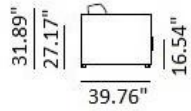

# PL ONE

PL ONE S 1.7

Mattress: 4.75" - 5.5" high  
 Box Spring Memory / Box Natura

PL ONE S 2.0

Mattress: 6.7" - 7.9" high  
 Pocket Spring / Box Spring Memory / Box Natura

HIGHER SEAT

Including arm which is 3.94" wide