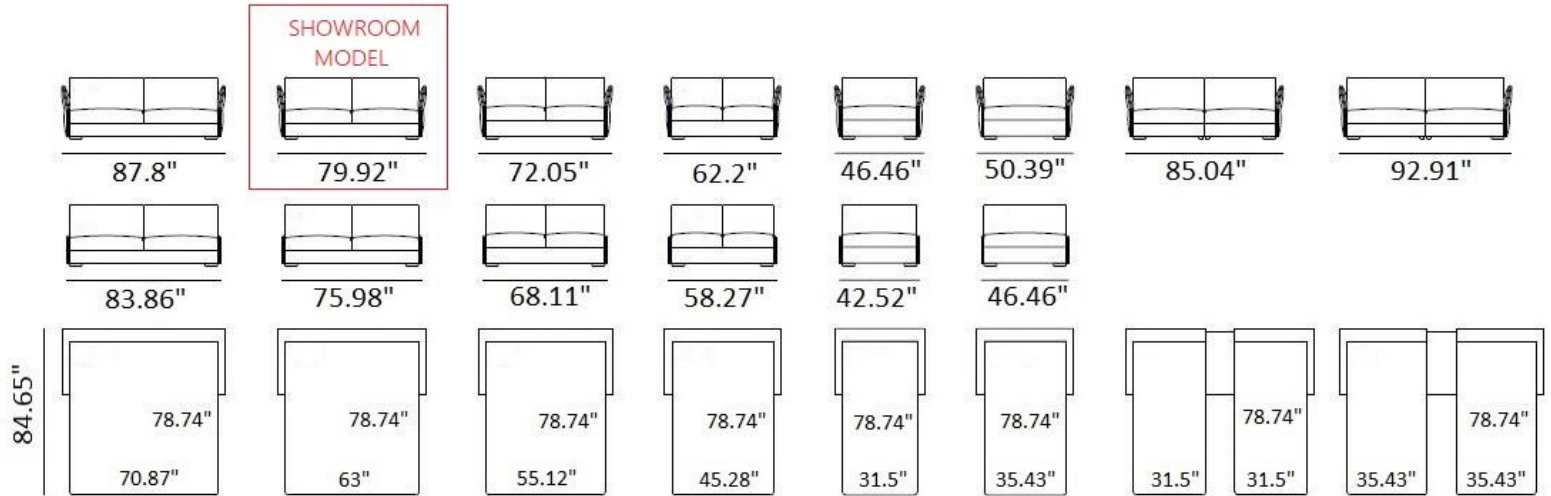

# PL ONE

PL ONE S 1.7

Mattress: 4.75" - 5.5" high  
 Box Spring Memory / Box Natura

PL ONE S 2.0

Mattress: 6.7" - 7.9" high  
 Pocket Spring / Box Spring Memory / Box Natura

HIGHER SEAT

Including arm which is 3.94" wide