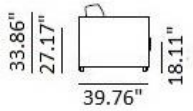

# PL ONE

PL ONE S 1.7

Mattress: 4.75" - 5.5" high  
 Box Spring Memory / Box Natura

PL ONE S 2.0

Mattress: 6.7" - 7.9" high  
 Pocket Spring / Box Spring Memory / Box Natura

HIGHER SEAT

Including arm which is 3.94" wide