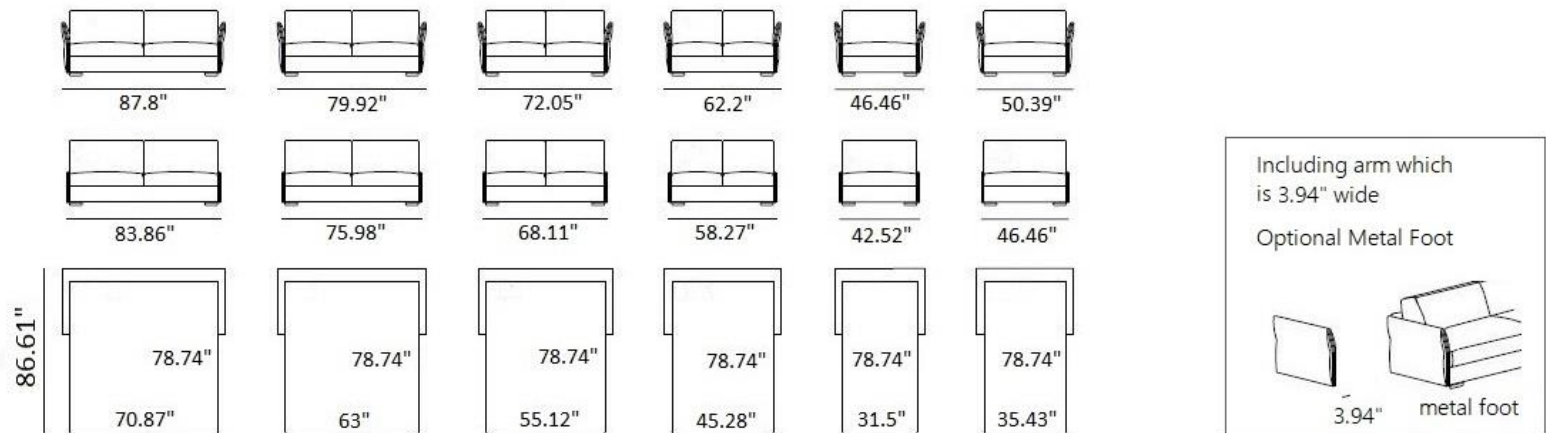

# PL ONE

PL ONE S 1.7

Mattress: 4.75" - 5.5" high  
 Box Spring Memory / Box Natura

PL ONE S 2.0

Mattress: 6.7" - 7.9" high  
 Pocket Spring / Box Spring Memory / Box Natura

HIGHER SEAT

Including arm which is 3.94" wide